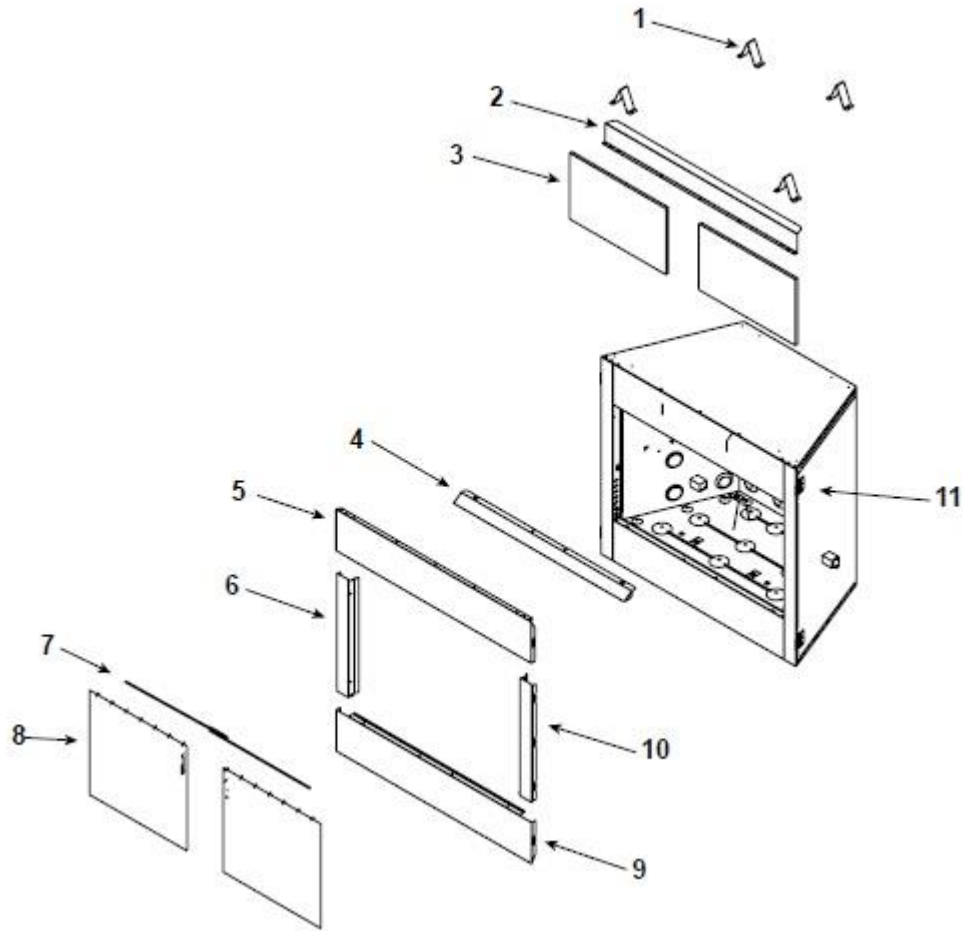

Quadra-Fire Villa 42 Gas Fireplace

ITEM	DESCRIPTION	COMMENTS	PART NUMBER
	Hearth Kit w/Logs, 30" NG		4072-182
For valve and log service parts see the instructions included in the above kits.			
	On/Off Valve		15697
1	Top Standoff	Qty 4 req	4044-111
2	Non-combustible Lip, 42"		4072-255
3	Non-combustible Front		4072-175
4	Hood		4072-210
5	Upper Trim	Post install, must order CUST4004-107	4072-123
6	Left Side Trim	Post install, must order CUST4004-107	4072-125
7	Firescreen Rod	1 piece	4072-134
8	Firescreen Assembly		4072-020
9	Lower Trim	Post install, must order CUST4004-107	4072-122
10	Right Side Trim	Post install, must order CUST4004-107	4072-124
11	Nailing Flange	Qty 4 req	4044-161
	Conversion Kit,LP		LPK-ODVILLAG
	Installation Instructions and Owner's Manual		4072-170

#12 Traditional Refractory

ITEM	DESCRIPTION	COMMENTS	PART NUMBER
Traditional Refractory			
12.1	Hearth Refractory, 42.38" F x 17.88" D x 27.18 B		SRV4072-159
12.2	Back Refractory, 17.25" H x 26.93" W		4072-105
12.3	Side Refractory, Right, 17.25" H x 18.21" W	Qty 2 req	4072-103
12.4	Corner Shield	Qty 2 req	4072-145
12.5	Retainer	Qty 3 req	4072-250

#13 Herringbone Refractory

Herringbone Refractory			
13.1	Hearth Refractory, 42.38" F x 17.88" D x 27.18 B		SRV4072-159
13.2	Back Refractory, 17.25" H x 26.93" W		4072-107
13.3	Side Refractory, Right, 17.25" H x 18.21" W		4072-108
13.4	Side Refractory, Left, 17.25" H x 18.21" W		4072-109
13.5	Corner Shield	Qty 2 req	4072-145
13.6	Retainer	Qty 3 req	4072-250