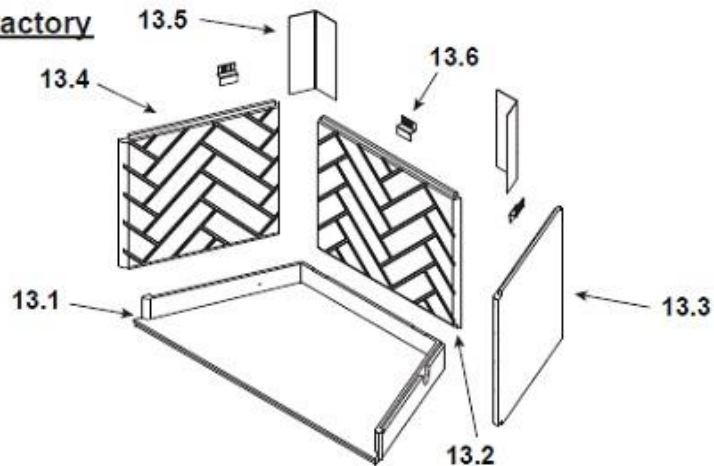

Quadra-Fire Villa 42 Gas Fireplace

ITEM	DESCRIPTION	COMMENTS	PART NUMBER
	Hearth Kit w/Logs, 30" NG		4072-182
For valve and log service parts see the instructions included in the above kits.			
	On/Off Valve		15697
1	Top Standoff	Qty 4 req	4044-111
2	Non-combustible Lip, 42"		4072-255
3	Non-combustible Front		4072-175
4	Hood		4072-210
5	Upper Trim	Post install, must order CUST4004-107	4072-123
6	Left Side Trim	Post install, must order CUST4004-107	4072-125
7	Firescreen Rod	1 piece	4072-134
8	Firescreen Assembly		4072-020
9	Lower Trim	Post install, must order CUST4004-107	4072-122
10	Right Side Trim	Post install, must order CUST4004-107	4072-124
11	Nailing Flange	Qty 4 req	4044-161
	Conversion Kit,LP		LPK-ODVILLAG
	Installation Instructions and Owner's Manual		4072-170

#12 Traditional Refractory

ITEM	DESCRIPTION	COMMENTS	PART NUMBER
Traditional Refractory			
12.1	Hearth Refractory, 42.38" F x 17.88" D x 27.18 B		SRV4072-159
12.2	Back Refractory, 17.25" H x 26.93" W		4072-105
12.3	Side Refractory, Right, 17.25" H x 18.21" W	Qty 2 req	4072-103
12.4	Corner Shield	Qty 2 req	4072-145
12.5	Retainer	Qty 3 req	4072-250

#13 Herringbone Refractory

Herringbone Refractory			
13.1	Hearth Refractory, 42.38" F x 17.88" D x 27.18 B		SRV4072-159
13.2	Back Refractory, 17.25" H x 26.93" W		4072-107
13.3	Side Refractory, Right, 17.25" H x 18.21" W		4072-108
13.4	Side Refractory, Left, 17.25" H x 18.21" W		4072-109
13.5	Corner Shield	Qty 2 req	4072-145
13.6	Retainer	Qty 3 req	4072-250