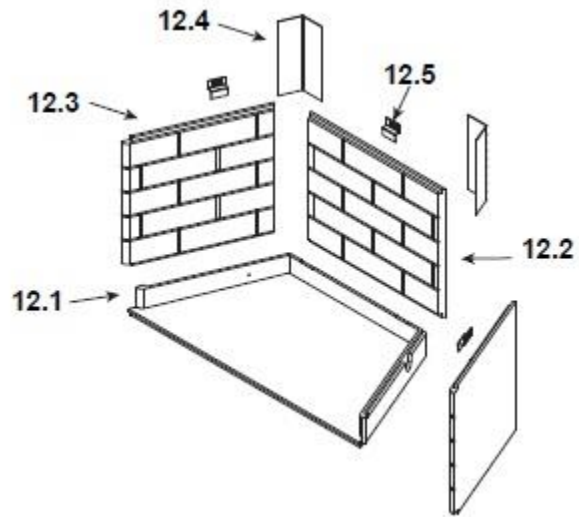

Quadra-Fire Villa 42 Gas Fireplace

ITEM	DESCRIPTION	COMMENTS	PART NUMBER
	Hearth Kit w/Logs, 30" NG		4072-182
For valve and log service parts see the instructions included in the above kits.			
	On/Off Valve		15697
1	Top Standoff	Qty 4 req	4044-111
2	Non-combustible Lip, 42"		4072-255
3	Non-combustible Front		4072-175
4	Hood		4072-210
5	Upper Trim	Post install, must order CUST4004-107	4072-123
6	Left Side Trim	Post install, must order CUST4004-107	4072-125
7	Firescreen Rod	1 piece	4072-134
8	Firescreen Assembly		4072-020
9	Lower Trim	Post install, must order CUST4004-107	4072-122
10	Right Side Trim	Post install, must order CUST4004-107	4072-124
11	Nailing Flange	Qty 4 req	4044-161
	Conversion Kit,LP		LPK-ODVILLAG
	Installation Instructions and Owner's Manual		4072-170

#12 Traditional Refractory

ITEM	DESCRIPTION	COMMENTS	PART NUMBER
Traditional Refractory			
12.1	Hearth Refractory, 42.38" F x 17.88" D x 27.18 B		SRV4072-159
12.2	Back Refractory, 17.25" H x 26.93" W		4072-105
12.3	Side Refractory, Right, 17.25" H x 18.21" W	Qty 2 req	4072-103
12.4	Corner Shield	Qty 2 req	4072-145
12.5	Retainer	Qty 3 req	4072-250

#13 Herringbone Refractory

Herringbone Refractory			
13.1	Hearth Refractory, 42.38" F x 17.88" D x 27.18 B		SRV4072-159
13.2	Back Refractory, 17.25" H x 26.93" W		4072-107
13.3	Side Refractory, Right, 17.25" H x 18.21" W		4072-108
13.4	Side Refractory, Left, 17.25" H x 18.21" W		4072-109
13.5	Corner Shield	Qty 2 req	4072-145
13.6	Retainer	Qty 3 req	4072-250